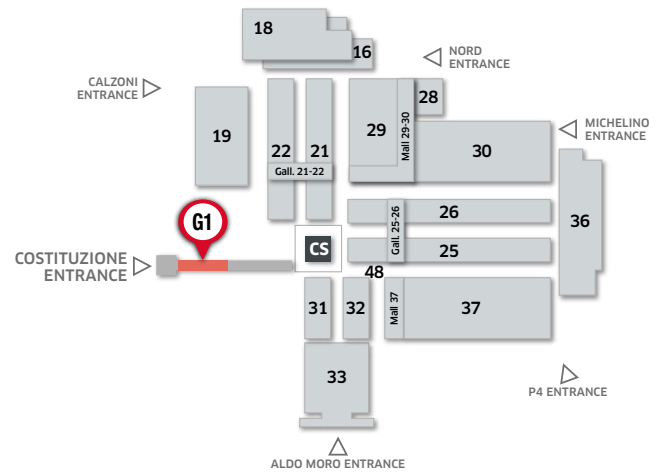

CERSAIE
Bologna - Italy

Advertising Spaces

POSITIONS **COSTITUZIONE ENTRANCE**

TYPE

G1

22-26 / 09 / 2025

cod. **102010102**

ADVERTISING POSITIONS MAP

Cover Up sheet located near the ticket booths at Costituzione entrance.

AVAILABLE POSITION: 1

Rate € 5,500.00

1 COVER UP GRAPHIC

Dimensions: **5 x 3 m** (width x height)

File format: **vector-graphics format** in high resolution **300 dpi**